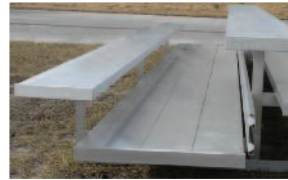

*Local codes and specifications will vary from state to state. It is the Buyers Responsibility to check local codes for compliance.

LOW RISE BLEACHERS

- 3 & 4 Row Units
- 6" Rise/24" Tread
- 10" Seat Planks
- 12" Front Row Seat Height
- Aluminum Frame
- Single Footboards
- Deluxe Models Feature Double Footboards on ALL Rows

BL315LR	30 Seats	3 Rows	15' Length	5" Depth	24" High
BL321LR	42 Seats	3 Rows	21' Length	5" Depth	24" High
BL327LR	54 Seats	3 Rows	27' Length	5" Depth	24" High
BL415LR	40 Seats	4 Rows	15' Length	7" Depth	30" High
BL421LR	56 Seats	4 Rows	21' Length	7" Depth	30" High
BL427LR	72 Seats	4 Rows	27' Length	7" Depth	30" High

DELUXE MODEL WITH DOUBLE FOOTBOARDS

BL315LRD	30 Seats	3 Rows	15' Length	5" Depth	24" High
BL321LRD	42 Seats	3 Rows	21' Length	5" Depth	24" High
BL327LRD	54 Seats	3 Rows	27' Length	5" Depth	24" High
BL415LRD	40 Seats	4 Rows	15' Length	7" Depth	30" High
BL421LRD	56 Seats	4 Rows	21' Length	7" Depth	30" High
BL427LRD	72 Seats	4 Rows	27' Length	7" Depth	30" High

Economical solution to meet the building code requirements for 3 and 4 row bleachers!

tsi STANDARD ALUMINUM BLEACHERS

- 2, 3, 4, 5, 8, 10, and 15 row units
- 8" rise/24" tread
- 10" seat planks
- 17" front row seat height
- Available in 15', 21', and 27' lengths
- Aluminum frame
- Single Footboards on Rows 2 & 3. Double footboards and risers on rows 4 and above
- Deluxe Model Features Double Footboards on ALL Rows